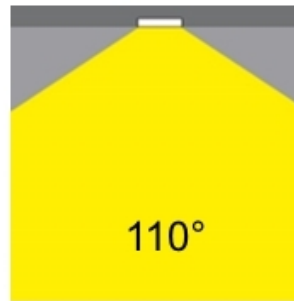

DIXIT RA16 RECESSED

A56102-

RA 16 LED 18W 2400 lm				R:100%				I.Max:350 Cd/Klm			
H[m]	D[m]	Max lux	Med lux	Alpha=112°		H[m]	D[m]	Max lux	Med lux	Beta=113°	
1.00	2.99	604	145			1.00	3.07	604	145		
2.00	5.98	151	36			2.00	6.13	151	36		
3.00	8.96	67	16			3.00	9.20	67	16		
4.00	11.95	38	9			4.00	12.26	38	9		
5.00	14.94	24	6			5.00	15.33	24	6		

Dimming	DP	DV			K°
	Phase	0-10V			
Color Temperature	27K	30K	35K	40K	K°
	2700K	3000K	3500K	4000K	

Order Example **K°**
L5XXXXXX-DV-30K
0-10V 3000K